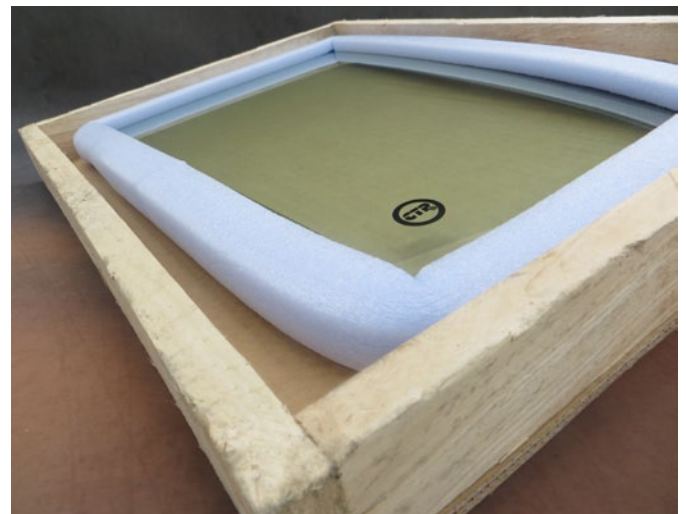

CTP Cabin Glass

CTP Cabin Glass -

Part No	Application	Type
1074603	980G, 824G, 825G, 826G, 950G, 962G, IT62G, 966G, 972G	GLASS FRONT
1074604	972G, 950G, 962G, 966G, 980G	RIGHT FRONT CORNER
1076144	928G, 924G, 938G, IT38G, 930, IT28G, IT14G, 914G	FRONT (LH)
1076145	928G, 924G, IT28G, CS573D/E, CS583D/E, 938G, CS563W, CP563D, CS433E, CP433E, IT38G II	FRONT (CENTER)
1076147	928G, IT28G, CS573D/E, CS583D/E, 938G, CS563W, CP563D, CS433E, CP433E, IT38G	REAR
1110177	924G, IT38G, 928G, 938G, 930G, 924G, 930H	FRONT (RH)
1325097	325B, 365B, 322B L/LN, 320B, 320B L/N/S/LN, 345B, 330B	N/A
1325098	325B, 365B, 322B L/LN, 320B, 320B L/N/S/LN, 345B, 330B	N/A
1493409	160H, 14H, 12H, 140H, 135H, 120H	PANEL GP GAP (LP)
1516789	318C, 315C, 320C, 325C, 330C	GLASS (RH)
1566472	311D, 323D, 330D, 345D, 320C	GLASS
1674065	M315C, 324D, 345C, 365C, 323D, 319C, M322C	GLASS (UPPER FRONT)
1732142	980G, 966G, 972G, 950H, 962G, 972H, 966H, 980H	GLASS FRONT
1732143	980G, 966G, 972G, 950H, 962G, 972H, 966H, 980H	RIGHT FRONT CORNER
1732144	980G, 966G, 972G, 950H, 962G, 972H, 966H, 980H	LEFT FRONT CORNER
2059598	434E, 416E, 422E, 428E, 432E, 430E, 432F	GLASS (RH)
2059605	434E, 416E, 422E, 428E, 432E, 430E, 432F	GLASS (FRONT,LH)
2059606	434E, 416E, 422E, 428E, 432E, 430E	GLASS (FRONT,RH)
2059607	430E, 420E, 416E, 432E, 434E, 442E, 444E, 422E, 428E	GLASS FRONT
2059608	416E, 422E, 428F, 428E, 434E, 432F	GLASS (REAR, RH)
2059609	416E, 422E, 428F, 428E, 434E, 432F	GLASS (REAR, LH)
2346489	319D, 315D, 312D, 320D, 324D, 336D	GLASS (RH)
3346483	336E, 319D, 336D, 329D, 374F, 329E	GLASS
7G2454	D7R, D6R, D11R, D6T, D10N	GLASS (TINTED)

CTP Cabin Glass - Packaging

The new CTP Cabin Glasses come individually packed in wooden frames, fastened with carton on the sides and added foam for extra protection to ensure they do not suffer any damage during delivery.