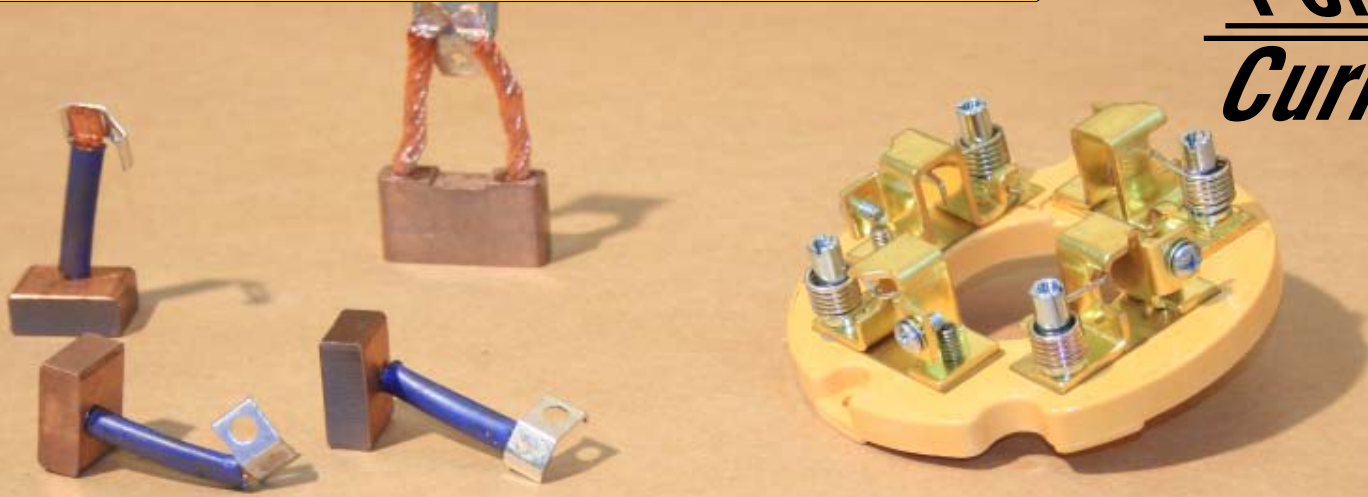

New CTP Replacement Parts for Heavy Equipment

**CTP BRUSHES**

***Perfect  
Current***

**CTP Brushes for Electrical Motor Starters -**

Part No.	Desc.	Engine Model/Application	Electrical Motor Starter
3T4703	BRUSH	3306, 3406, D348	6V5539, 2071556
3T5047	BRUSH	3304, 3306, 3406	6V3948
3T9524	BRUSH	D398B, 3306, 3408, 3512, 3508	6V0513
4M1845	BRUSH	3204, 3304, 3306, 3406, 3412, D320, D330, D330C, D333C, D336, D348	6V5227, 6V5539, 2071556
5L8732	BRUSH	3145, 3150, 3160, 1145, 1673, D333,	3T2657
5L9056	BRUSH	3304, 3306, D320	6V5227, 6V5539, 2071556
7F3508	BRUSH	D364, D397, D375, D343, D342, D398, D379, D353, D348, D346	6V0890
7M0329	BRUSH	641B, 650B, 660B, 651B, D346, 3412B, 3408, 3406, D379B, D399, 3412, 3306	6V0890
7N1282	BRUSH	3402, 3304, 3204, 3306	6V5227
3E0128	BRUSH KIT	D4D, 225B, D6E, 3306, 637E, D6G, 627E, 3204, 3208	6V4641, 6V5227, 6V5539
3T0844	BRUSH KIT	916, 3204, D4H, 953, 943, 926E	6V4641, 6V5227, 6V5539
4N7554	BRUSH KIT		6V5227, 6V5539, 2071556
4N8618	BRUSH KIT	613, 613B, 3208, 227	6V5227
4N9401	BRUSH KIT	225, D5B, 980C, 621E, 3406, 3306, 3208	6V5539, 2071556
8C3655	BRUSH KIT	G926, 325C, 3204, 3204, 3306, 3126	6V4641, 6V5227, 6V5539
9W0855	BRUSH KIT	3056	7X1361
9X1285	BRUSH KIT	3114	3E5381, 3E5382
9X4825	BRUSH KIT	3126, 3116	1068558, 2071517

**CTP Brushes for Alternators -**

Part No.	Desc.	Engine Model/Application	Alternator
3E5459	BRUSH	3306, 3116, 3126, 3196	1077977, 1214134
5L7056	BRUSH	3304, 3306, D330C, D333, D343	GENERATOR
5M3102	BRUSH	977, 977K, 955K, 951B, D4D, 966, 950, D5	6N9294
1P1130	BRUSH KIT	D342, D353, 3406	6N9294