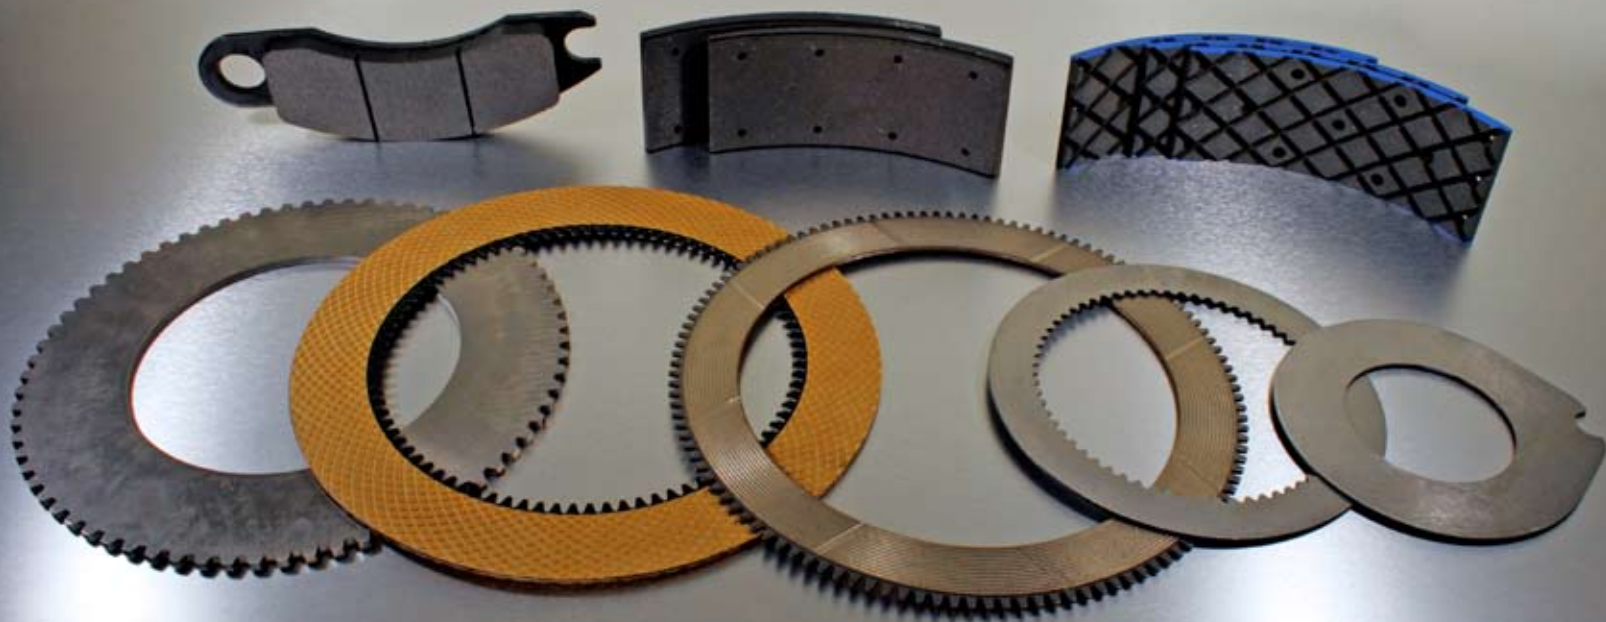

New CTP Replacement Parts for Heavy Equipment

CTP FRICTION DISCS

Brake Lining -

Part No.	Application
1322084	933
1322085	933
1H8379	D6
6D0552	120, 140
6Y1935	D6
6Y1936	D6, D7
6Y1937	D6, D7
6Y1938	D6, D7, 977
6Y1948	D8
6Y1949	D8
6Y2356	561D
6Y2357	D5B
6Y2364	D7G
6Y2365	594
6Y2370	977, 983, D6
6Y2383	583k
6Y2384	594

Part No.	Application
6Y7164	D3, 931
8B0831	D6
8E5820	D6
8E7468	D8
8E7636	-
8E9115	D8H
8S4501	988
8W9176	112F, 12E
8Y4138	D4
8Y4139	D4
8Y4387	955L
8Y4388	955L
8Y6311	D4D

CTP only provides Friction Discs that are made with 100% Asbesto-Free material to ensure the top quality you deserve.